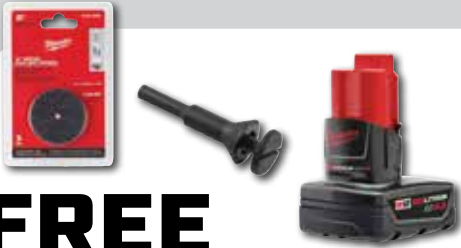

M18™ Inflator (MWF284820)

M18 FUEL™ Blower (MWF301720)

M18 FUEL™ HACKZALL® (MWF271920)

M18 FUEL™ 1/2" Impact Wrench (MWF296220)

M18 FUEL™ 1/2" Hammer Drill (MWF290420)

- | | |
|--|-------------------------------------|
| XPMWE48111862GG - 6.0 Battery with FREE M18™ Grease Gun | \$399.95 \$684.90 |
| XPMWE48111862BL - 6.0 Battery with FREE Blower | \$399.95 \$659.90 |
| XPMWE48111862H - 6.0 Battery with FREE HACKZALL® | \$399.95 \$635.05 |
| XPMWE48111862GR - 6.0 Battery with FREE Grinder | \$399.95 \$674.72 |
| XPMWE48111862IF - 6.0 Battery with FREE Inflator | \$399.95 \$644.78 |
| XPMWE48111862MTI - 6.0 Battery with FREE M18™ 1/2" Impact | \$399.95 \$720.66 |
| XPMWE48111862DR - 6.0 Battery with FREE Hammer Drill | \$419.83 \$709.78 |

M12 FUEL™ 16-Gauge Nibbler Bare Tool with FREE 4.0 Battery, Punch, Die

Includes: M12 FUEL™ 16-Gauge Nibbler Bare Tool (MWE247620) and the following FREE items: M12™ XC4.0 Battery (MWF48112440), M12 FUEL™ 16-G Nibbler Punch & Die Set (MWF48440272)

XPMWE247620B4PD \$319.95 ~~\$457.28~~

FREE

M12™ XC4.0 BATTERY & M12 FUEL™ 16-G NIBBLER PUNCH & DIE SET

M12 FUEL™ 1/4" Straight Die Grinder Kit with FREE 4.0 Battery, Arbor, CF Wheels

Includes: M12 FUEL™ 2" Straight Die Grinder (MWE248620), (2) M12™ REDLITHIUM™ CP2.0 Batteries, M12™ Lithium-ion Battery Charger (MWE48592401) and the following FREE items: M12™ REDLITHIUM™ XC 4.0 Ext Cap Battery Pack (MWF48112440), 2" Metal Cut Off Wheel (5/Pk) (MWF49942000), and a 1/4" arbor attachment (MWF48072486).