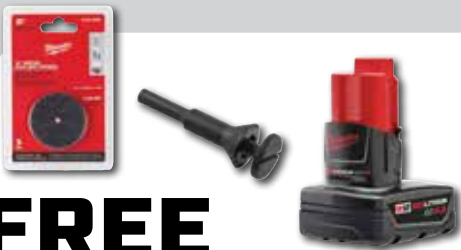

XPMWE247620B4PD \$319.95 ~~\$457.28~~

FREE

M12™ XC4.0 BATTERY & M12 FUEL™ 16-G NIBBLER PUNCH & DIE SET

M12 FUEL™ 1/4" Straight Die Grinder Kit with FREE 4.0 Battery, Arbor, CF Wheels

Includes: M12 FUEL™ 2" Straight Die Grinder (MWE248620), (2) M12™ REDLITHIUM™ CP2.0 Batteries, M12™ Lithium-ion Battery Charger (MWE48592401) and the following FREE items: M12™ REDLITHIUM™ XC 4.0 Ext Cap Battery Pack (MWF48112440), 2" Metal Cut Off Wheel (5/Pk) (MWF49942000), and a 1/4" arbor attachment (MWF48072486).

XPMWE248622BAW \$418.42 ~~\$587.16~~

FREE

M12™ XC4.0 BATTERY, 2" METAL CUT OFF WHEELS, & 1/4" ARBOR ATTACHMENT

M12 FUEL™ Right Angle Die Grinder Kit with FREE 4.0 Battery, Arbor, CF Wheels

Includes: M12 FUEL™ 1/4" Right Angle Die Grinder (MWE348520), M12™ REDLITHIUM™ High Output CP2.5 Battery (MWE48112425), M12™ REDLITHIUM™ High Output XC 5.0 Battery (MWE48112450), M12™ Lithium-ion Battery Charger (MWE48592401), and the following FREE items: M12™ REDLITHIUM™ XC 4.0 Ext Cap Battery Pack (MWF48112440), 2" Metal Cut Off Wheel (5/Pk) (MWF49942000), and a 1/4" arbor attachment (MWF48072486).