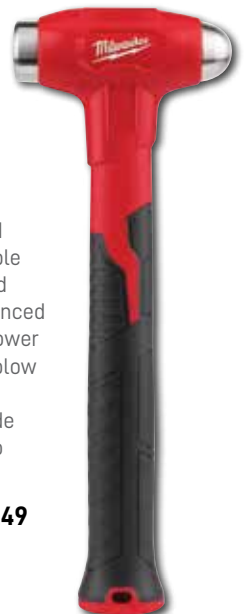

16 oz. Dead Blow Ball Peen Hammer

This hammer's steel reinforced handle delivers the most durable handle in the industry. The dead blow ball peen's precision balanced design offers higher striking power with minimal effort. The dead blow ball peen hammer's overmold handle and anti-slip grip provide more control while swinging to strike objects.

MWE48229140 $67.49