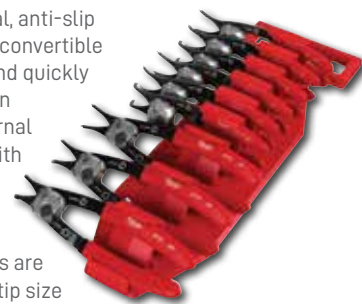

9 Piece Snap Ring Pliers Set

All-metal, anti-slip cam-lock convertible dial easily and quickly switches to an internal-external conversion with a grooved dial. Double-dipped slip-resistant grips are marked with tip size and tip angle.

MWE48226539 $249.95